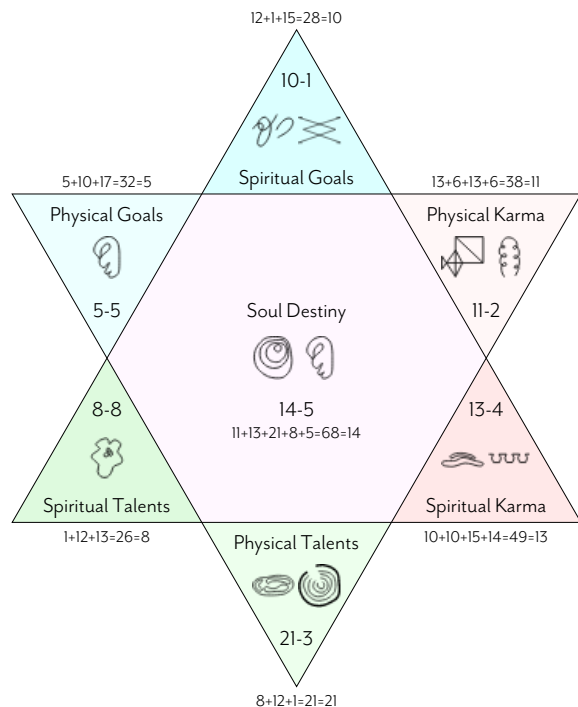

THE TWO TRIANGLES

The large downward pointing triangle represents the energies of your physical, outer world life, how your personality initially forms and interacts with society. The large upward pointing triangle represents the energies of your spiritual, inner life, how you are meant to connect with higher consciousness so as to embody it and then express it into the world.

THE INTERPRETATION OF YOUR BIRTH CHART

On the next page we explain what the aspects are and how they relate to your life. We also give you a summary interpretation of the number pairs in each of those aspects which are specific to your Birth Chart.

Michael William Sampson

BIRTH READING SUMMARY

YOUR BIRTH CHART

M-I-C-H-A-E-L-W-I-L-L-I-A-M-S-A-M-P-S-O-N
13-10-8-1-5-12-6-10-12-10-1-13-15-1-13-17-15-6-14

Physical Karma: Emotionally charged challenges to be worked through

Physical Talents: Natural abilities that give forward motion to your life

Physical Goals: Your aspirations for what to achieve in the world

Spiritual Karma: Emotionally charged challenges to be worked through