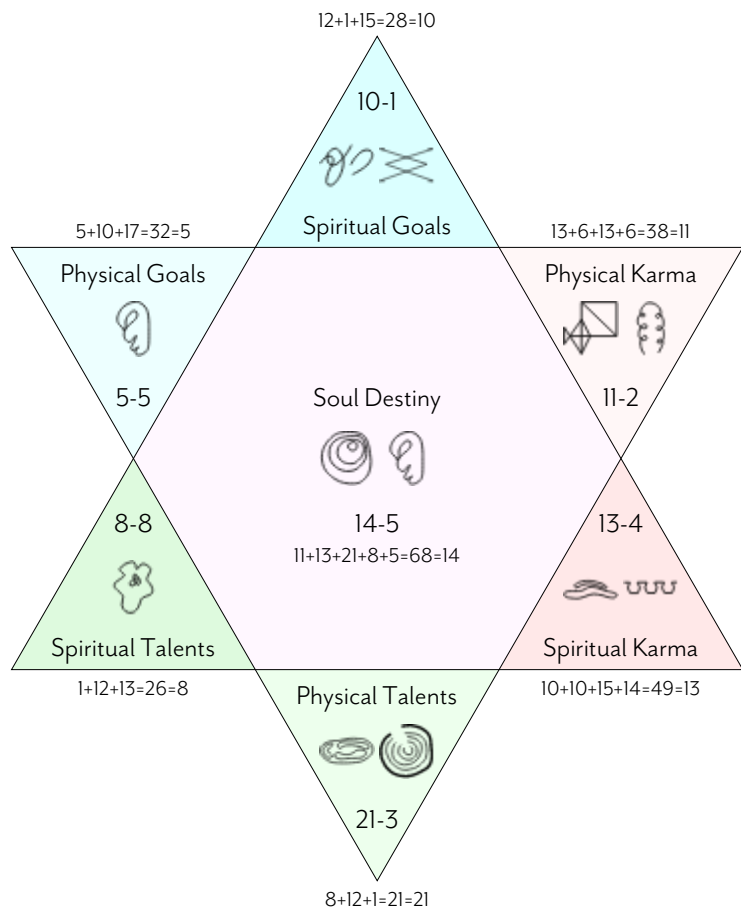

Michael William Sampson

BIRTH READING SUMMARY

YOUR BIRTH CHART

M-I-C-H-A-E-L-W-I-L-L-I-A-M-S-A-M-P-S-O-N
 13-10-8-1-5-12-6-10-12-12-10-1-13-15-1-13-17-15-6-14

ABOUT YOUR BIRTH CHART

GENERATING YOUR BIRTH CHART

Your Birth Chart has been generated by decoding your Birth Name, which holds the energetic blueprint for your life. The letters of your Birth Name are mapped to their equivalent numbers, which are then placed around the Star of David until they have all been used up. Numerology is then used to derive the number pairs for each aspect (e.g. Physical Karma). Each aspect has a matching symbol. The numbers and symbols together deliver the energetic transmission to your soul.

THE TWO TRIANGLES

The large downward pointing triangle represents the energies of your physical, outer world life, how your personality initially forms and interacts with society. The large upward pointing triangle represents the energies of your spiritual, inner life, how you are meant to connect with higher consciousness so as to embody it and then express it into the world.

THE INTERPRETATION OF YOUR BIRTH CHART

On the next page we explain what the aspects are and how they relate to your life. We also give you a summary interpretation of the number pairs in each of those aspects which are specific to your Birth Chart.