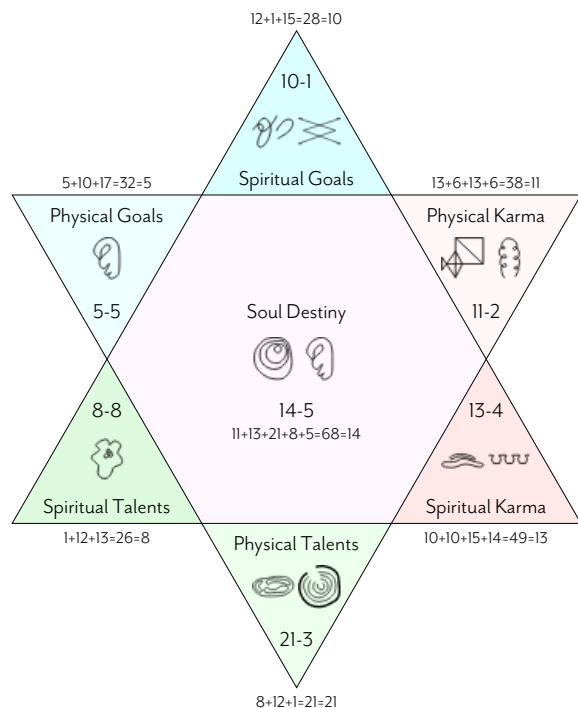

THE TWO TRIANGLES

The large downward pointing triangle represents the energies of your physical, outer world life, how your personality initially forms and interacts with society. The large upward pointing triangle represents the energies of your spiritual, inner life, how you are meant to connect with higher consciousness so as to embody it and then express it into the world.

THE INTERPRETATION OF YOUR BIRTH CHART

On the next page we explain what the aspects are and how they relate to your life. We also give you a summary interpretation of the number pairs in each of those aspects which are specific to your Birth Chart.

Michael William Sampson

FULL BIRTH READING (COMPLETE)

YOUR BIRTH CHART

M-I-C-H-A-E-L-W-I-L-L-I-A-M-S-A-M-P-S-O-N
13-10-8-1-5-12-6-10-12-10-1-13-15-1-13-17-15-6-14

Physical Karma: Emotionally charged challenges to be worked through