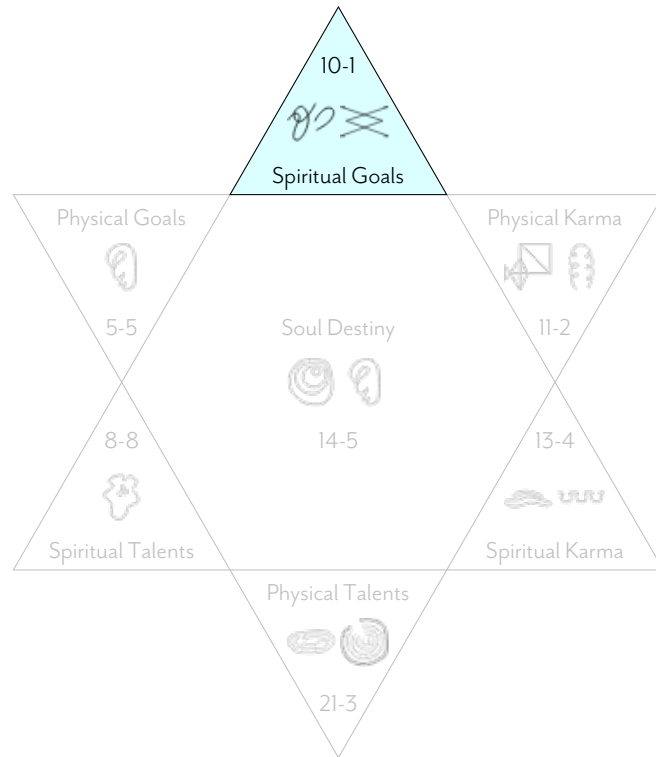

Michael William Sampson

FULL BIRTH READING (COMPLETE)

YOUR SPIRITUAL GOALS

SPIRITUAL GOALS

These are like the dreams you have for your spiritual life, the underlying drive within you that gets you out of bed in the morning - in short, what you really live for.

Would you like to go deeper?

Click below or scan the QR Code

[Generate Your Own Report](#)

[Book Your Live Birth Reading](#)