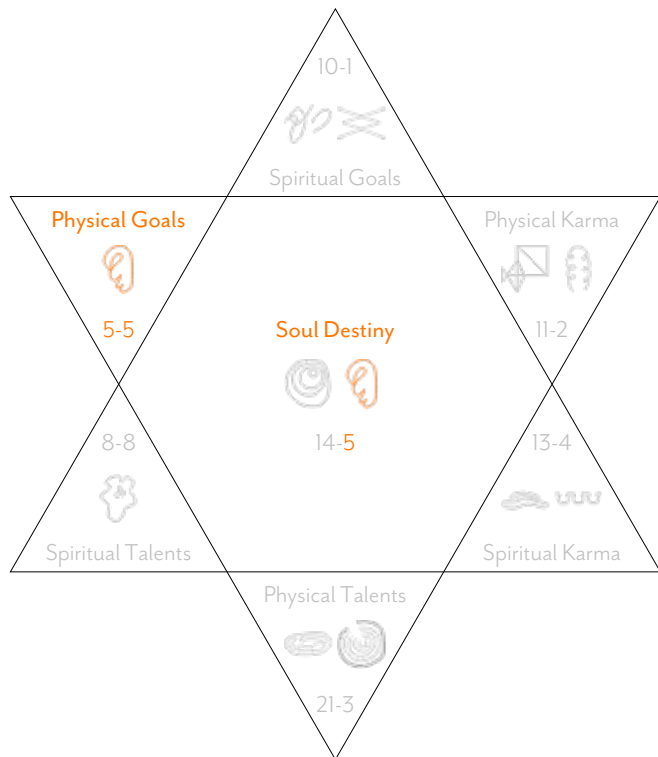

Number Categories: **Creative**

Creative Vibration Numbers: 5

CREATIVE VIBRATION PROFILE

This shows you the creative numbers in your chart which you are to use to express your soul's creativity to the world as your Gift of Service. Any blockages between the ego and the soul creativity need to be cleared in order for them to become fully activated.