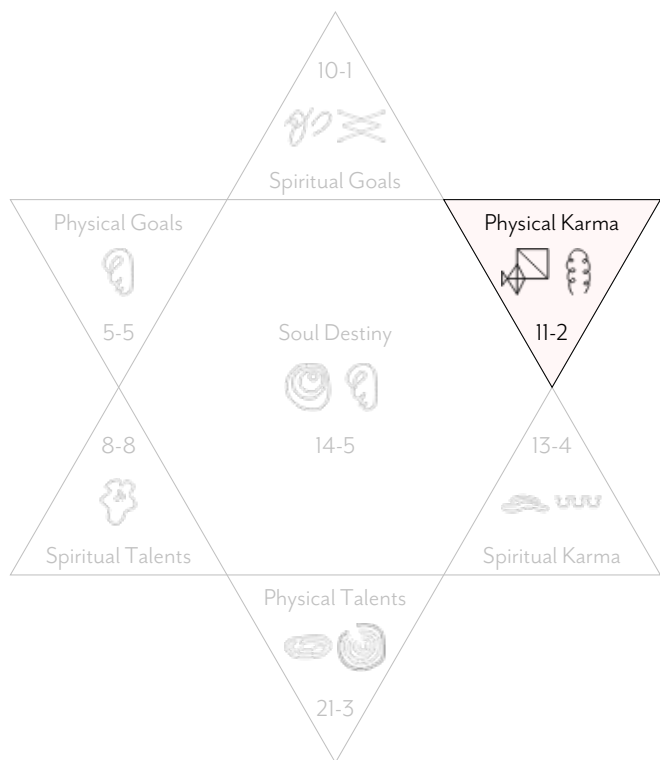

Michael William Sampson

FULL BIRTH READING (COMPLETE)

YOUR PHYSICAL KARMA

PHYSICAL KARMA

This is a selection of unresolved past life issues the soul has brought into this lifetime to create the negative context in your life with respect to your physical outer world life.

If you are new to the spiritual development path, some of these issues may feel very strong emotionally. If this is the case, please note that they have only been placed in your Soul Contract by your soul for you to become conscious of them, to have the feeling experience of moving from the negative experience of them into their positive qualities, as you transmute them. These are the gifts of service you are to bring to the physical part of your life. For this is the spiritual growth journey the soul desires for this lifetime.

If you have been on the path for a while, some or all of these issues may no longer resonate with you as you may have worked through some or all of them already.

Would you like to go deeper?

Click below or scan the QR Code

[Generate Your Own Report](#)

[Book Your Live Birth Reading](#)