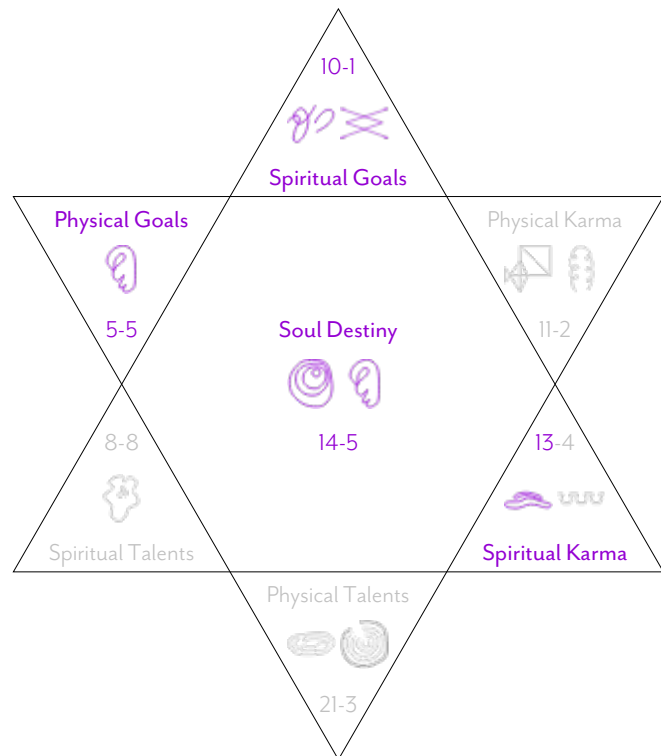

Michael William Sampson

FULL BIRTH READING (COMPLETE)

SPIRITUAL VIBRATION PROFILE

M-I-C-H-A-E-L-W-I-L-L-I-A-M-S-A-M-P-S-O-N

Number Categories: **Spiritual**

Spiritual Vibration Numbers: 1, 5, 10, 13, 14

SPIRITUAL VIBRATION PROFILE

VIBRATION PROFILES

Each of the 22 numbers has between one and four number vibration categories associated with it. The four categories are Spiritual, Physical, Communication and Creative. They are another lens with which to view how your Soul Contract is constructed and will give you further insights into how your life is meant to unfold. If there are too many in one category, this could lead to being out of balance.

The next five pages look at the vibration categories of the numbers in your Birth Chart to give you further insights into your Soul Contract.

SPIRITUAL VIBRATION PROFILE

This page shows you the spiritual numbers in your chart. These are all about how you open to higher consciousness so as to bring it into this Earthly reality. They tend to have more fluid symbols associated with them and are all about connecting to higher consciousness. Clearing the blockages in the ego to opening to higher consciousness is the key to their full activation. Then you can embody and express it on the Earth plane so as to deliver your Gift of Service to humanity. This requires you to be grounded enough for this to occur.