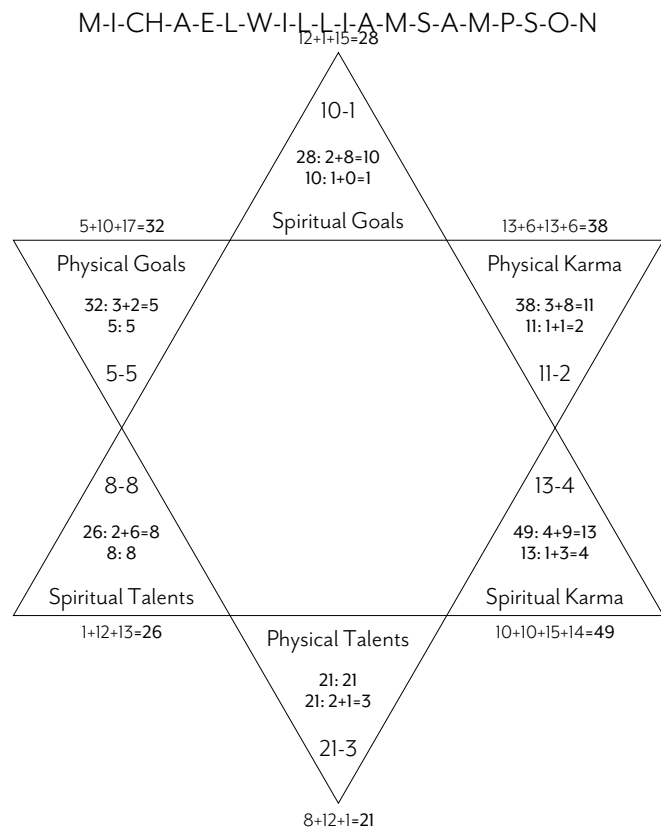

Michael William Sampson

FULL BIRTH READING (COMPLETE)

CALCULATIONS

CALCULATING YOUR ASPECT VIBRATION NUMBERS

Now the numbers for each aspect are added up - for Physical Karma, for example, the calculation is 13+6+13+6=38. We next need to use that total (38) to derive a number between 1 and 22 (corresponding to the number of letters there are in the Hebrew alphabet). If that total is 22 or less, then we just take the number as is - otherwise we add the digits together. You can see this below the wording Physical Karma in the page opposite (38:3+8=11) - and for the other five aspects.

Each aspect has two number vibration parts to it. If the first number calculated from the first process is a single digit, then the first number of the aspect will simply be repeated in the second number. This is the case for Spiritual Talents where the number we derived is 8-8.

The second number must always be a single digit. If the first number has two digits, those two digits are added together to give the second number. The result must always be a single digit. (In the case of the number 19, the result is still two digits long (1+9=10). When this happens, the resulting digits are added up again (1+0=1). Physical Karma has a two digit first number (11), so the second digit is then calculated from there (11: 1+1=2).

The two numbers for each aspect (whether repeated or not) are displayed with a hyphen between them (e.g. 11-2 for Physical Karma). This is pronounced "eleven dash two" or just "eleven two".

This pair of numbers represents the entire range of experiences that the soul will go through in a given aspect of its incarnation. If the aspect has the same digit repeated (e.g. 8-8), it is known as a "Double Number". If a Double Number appears in a given aspect of your Soul Contract, this means that your soul is creating a narrower, clearly defined area of experience.

If the first number is a double digit and the second one a single digit (e.g. 11-2), this is known as a "Combination Number" and means a wider range of experience. You can think of the 11 and 2 being like the hot and cold taps of a shower. Here you are to experience the energy of a pure 11 (hot water) and the pure energy of the 2 (cold water), plus every blend in between the continuum connecting the two of them throughout this lifetime.