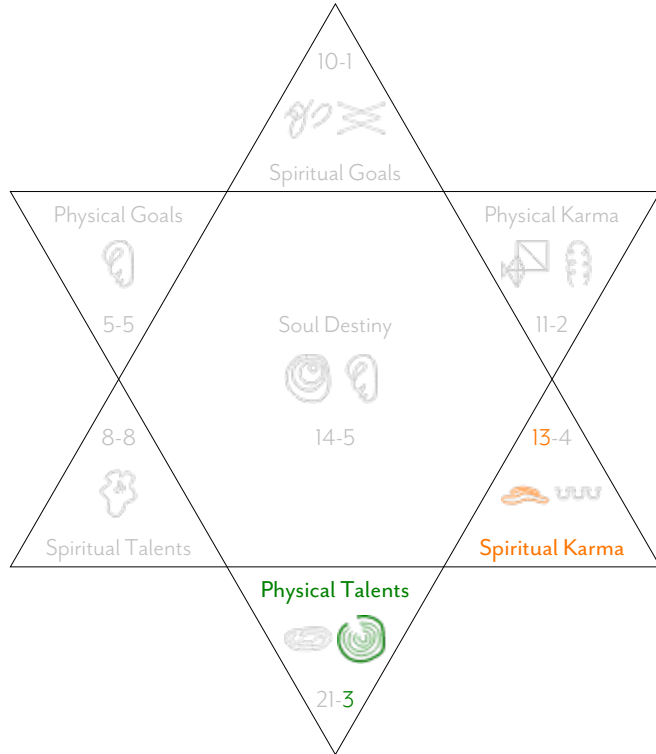

Michael William Sampson

FULL BIRTH READING (COMPLETE)

MASTER NUMBERS

M-I-C-H-A-E-L-W-I-L-L-I-A-M-S-A-M-P-S-O-N

Master Numbers: 3, 13

MASTER NUMBERS

The Master Numbers 3, 7, 12, 13 and 18 come with greatly increased power in all aspects; they make particularly challenging karmic aspects to be overcome. But once you have transmuted them by following their recommendations they will become powerful talents, your Gift of Service to the World.

Would you like to go deeper?

Click below or scan the QR Code

[Generate Your Own Report](#)

[Book Your Live Birth Reading](#)