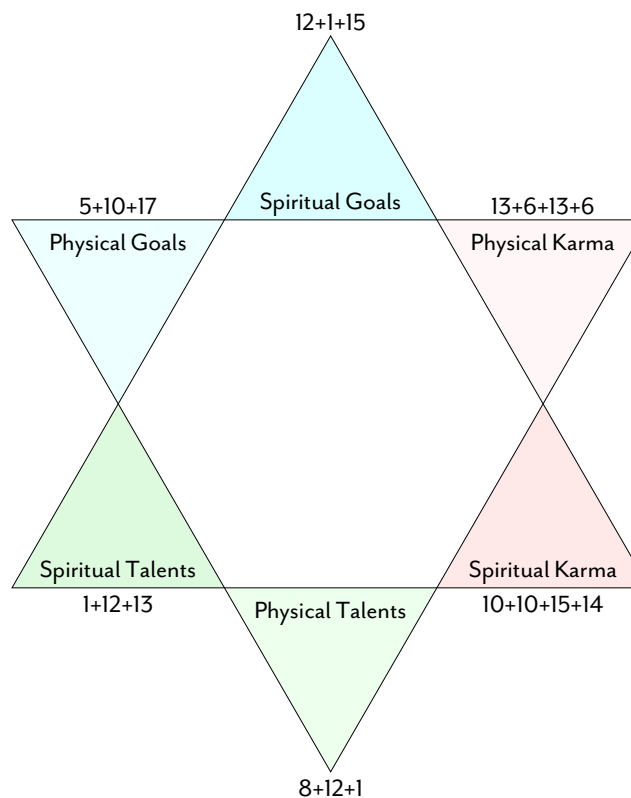

Michael William Sampson

FULL BIRTH READING (COMPLETE)

ALLOCATING THE NUMBERS TO THE ASPECTS

The next step is to take the numbers we generated from your Birth Name and allocate them around the aspects of the Star of David in a clockwise expanding spiral starting at Physical Karma. So the first letter of your name is M and this maps to number 13 and is placed in the Physical Karma position. The next letter is I which maps to number 10 and goes to Spiritual Karma and so on until all the letters are used up. Once this has been done, the numeric values of all the numbers in each aspect position will be added together.

M	13	PK
I	10	SK
CH	8	PT
A	1	ST
E	5	PG
L	12	SG

S	15	SK
A	1	PT
M	13	ST
P	17	PG
S	15	SG
O	6	PK
N	14	SK

W	6	PK
I	10	SK
L	12	PT
L	12	ST
I	10	PG
A	1	SG
M	13	PK