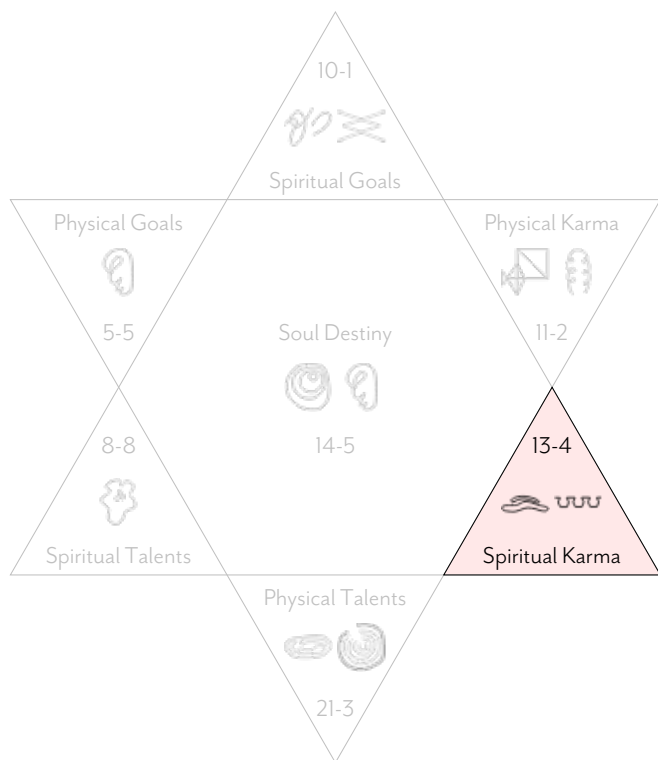

Would you like to go deeper?

Click below or scan the QR Code

[Generate Your Own Report](#)

[Book Your Live Birth Reading](#)

Michael William Sampson

FULL BIRTH READING (COMPLETE)

YOUR SPIRITUAL KARMA

SPIRITUAL KARMA