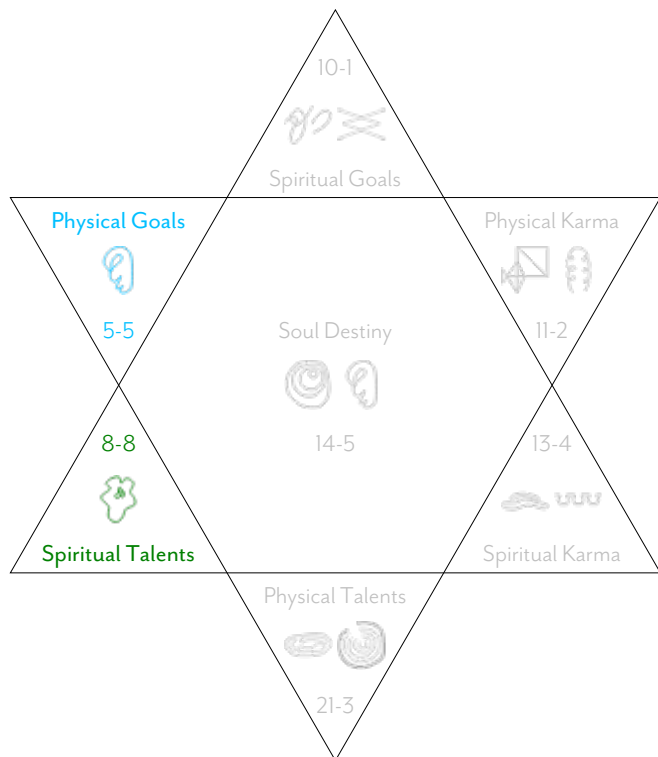

Michael William Sampson

FULL BIRTH READING (COMPLETE)

DOUBLE NUMBERS

M-I-C-H-A-E-L-W-I-L-L-I-A-M-S-A-M-P-S-O-N

Aspect Types: Talents, Goals

DOUBLE NUMBERS

If you have Double Numbers, 1-1 through 9-9 in karma and to a lesser extent in goals, then you have no free will in this aspect. Your soul has chosen a specific set of energies for you to work through. Combination Numbers by comparison, e.g. 10-1 through 22-4, have a greater range of expression.

If you have Double Numbers that are in talents, then that energy is highly emphasised as an attribute.

Would you like to go deeper?

Click below or scan the QR Code

[Generate Your Own Report](#)

[Book Your Live Birth Reading](#)