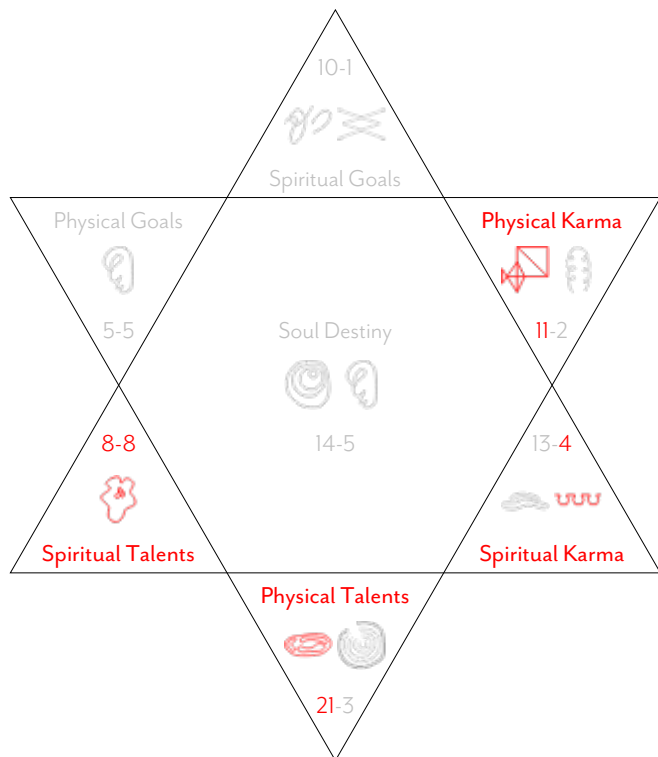

Michael William Sampson

FULL BIRTH READING (COMPLETE)

PHYSICAL VIBRATION PROFILE

M-I-C-H-A-E-L-W-I-L-L-I-A-M-S-A-M-P-S-O-N

Number Categories: **Physical**

Physical Vibration Numbers: 4, 8, 11, 21

PHYSICAL VIBRATION PROFILE

This shows you the physical numbers in your chart. These tend to have more geometric symbols associated with them and are all about how you ground, engage and relate with people and society in general on the physical Earth plane. Coming into the fullest possible positive expression of these is essential to allow the more spiritual energies in your chart to become grounded and accessible to the World.

Would you like to go deeper?

Click below or scan the QR Code

[Generate Your Own Report](#)

[Book Your Live Birth Reading](#)