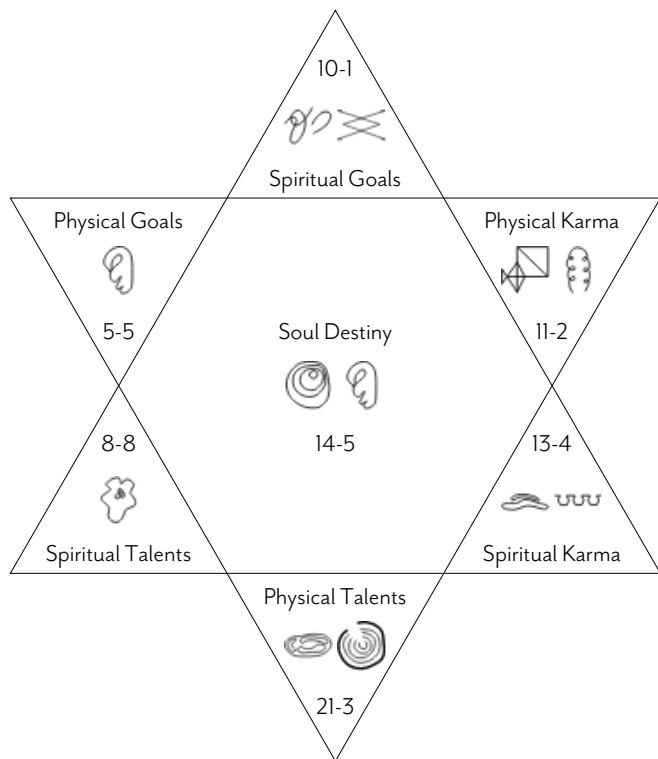

Michael William Sampson

FULL BIRTH READING (COMPLETE)

SYMBOLS

M-I-C-H-A-E-L-W-I-L-L-I-A-M-S-A-M-P-S-O-N

ADDING SYMBOLS TO YOUR CHART

The symbols associated with each of the 22 Hebrew numbers are a universal language for the transmission of energies and concepts. They speak to the right side of the brain, the feminine side which deals with receptivity, intuition, creativity and artistic expression. When you look at them, simply sit with them and feel their energy and they will reveal more and more of themselves to you. These channelled symbols actually act as antennae for the particular frequency involved. They act as gateways and will open you up to deeper levels of the interpretation of your birth name. You may get different layers of meaning each time you look at them and receive their transmission. The geometric symbols are more earthy/grounded frequencies, and the more fluid ones are more spiritual in nature.

The Soul Contract decoding of your birth certificate name reveals the predominant set of energies creating your subjective life experience, by the Law of Attraction, in each and every moment for your entire lifetime.

So we have now covered the complete decoding mechanism from how your Birth Certificate Name is entered, right through to generating your full Birth Chart.