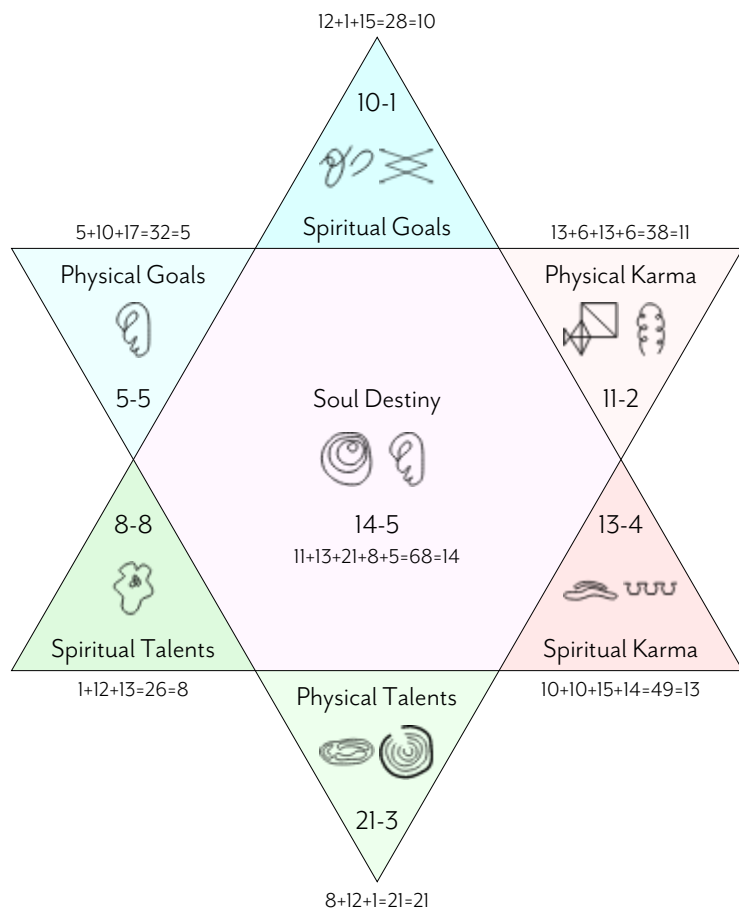

Michael William Sampson

FULL BIRTH READING (COMPLETE)

YOUR BIRTH CHART

M-I-C-H-A-E-L-W-I-L-L-I-A-M-S-A-M-P-S-O-N
 13-10-8-1-5-12-6-10-12-12-10-1-13-15-1-13-17-15-6-14

ABOUT YOUR BIRTH CHART

GENERATING YOUR BIRTH CHART

Your Birth Chart has been generated by decoding your Birth Name, which holds the energetic blueprint for your life. The letters of your Birth Name are mapped to their equivalent numbers, which are then placed around the Star of David until they have all been used up. Numerology is then used to derive the number pairs for each aspect (e.g. Physical Karma). Each aspect has a matching symbol. The numbers and symbols together deliver the energetic transmission to your soul.

THE TWO TRIANGLES

The large downward pointing triangle represents the energies of your physical, outer world life, how your personality initially forms and interacts with society. The large upward pointing triangle represents the energies of your spiritual, inner life, how you are meant to connect with higher consciousness so as to embody it and then express it into the world.