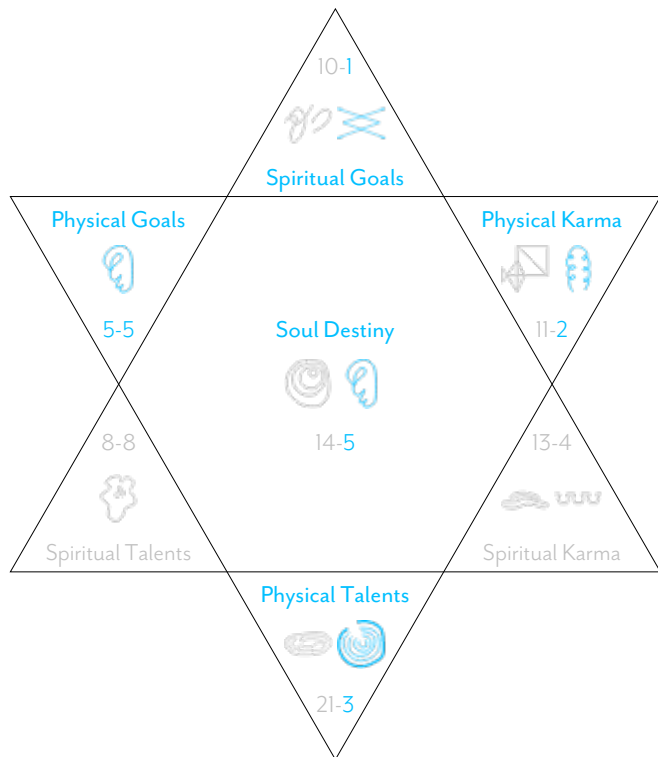

Michael William Sampson

FULL BIRTH READING (COMPLETE)

COMMUNICATION VIBRATION PROFILE

M-I-C-H-A-E-L-W-I-L-L-I-A-M-S-A-M-P-S-O-N

Number Categories: [Communication](#)

Communication Vibration Numbers: 1, 2, 3, 5

COMMUNICATION VIBRATION PROFILE

This shows you the communications numbers in your chart which you are to use to communicate your soul's Gift of Service to the World. Any blockages to their full expression such as unworthiness to receive or be loved or persecution for speaking your truth need to be cleared in order to fully activate these.

Would you like to go deeper?

Click below or scan the QR Code

[Generate Your Own Report](#)

[Book Your Live Birth Reading](#)