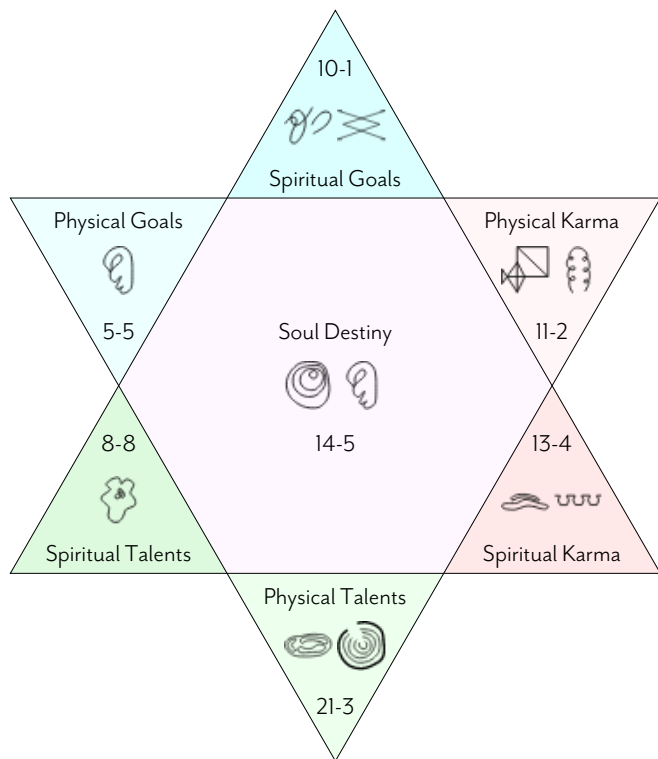

Would you like to go deeper?

Click below or scan the QR Code

[Generate Your Own Report](#)

[Book Your Live Birth Reading](#)

Michael William Sampson

FULL BIRTH READING (COMPLETE)

YOUR BIRTH CHART

M-I-C-H-A-E-L-W-I-L-L-I-A-M-S-A-M-P-S-O-N